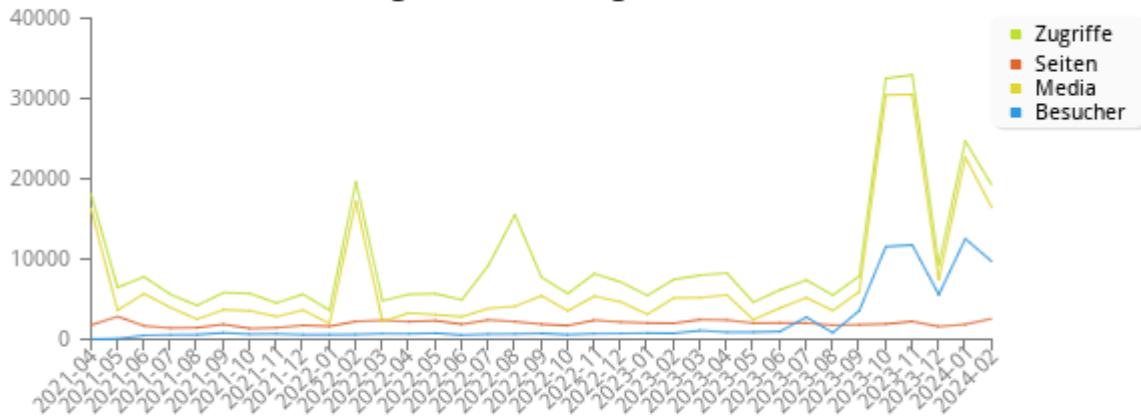

Zugriffsauswertung eines Monats

Status Monat

Statistik der täglichen Zugriffe für 2024-02										
Tag	Zugriffe		Media		Seiten		Besucher		Datenverkehr	
01	2333	12.15%	2057	12.54%	267	10.37%	617	6.36%	3.6 GB	57.24%
02	678	3.53%	612	3.73%	61	2.37%	556	5.74%	44.1 MB	0.69%
03	624	3.25%	565	3.44%	56	2.18%	462	4.77%	65.7 MB	1.03%
04	603	3.14%	540	3.29%	60	2.33%	469	4.84%	98 MB	1.54%
05	536	2.79%	483	2.94%	50	1.94%	390	4.02%	52.4 MB	0.82%
06	548	2.85%	480	2.93%	62	2.41%	406	4.19%	65.7 MB	1.03%
07	617	3.21%	533	3.25%	71	2.76%	461	4.76%	49.2 MB	0.77%
08	510	2.66%	461	2.81%	47	1.83%	346	3.57%	113.3 MB	1.78%
09	458	2.39%	405	2.47%	51	1.98%	290	2.99%	40.4 MB	0.63%
10	654	3.41%	608	3.71%	41	1.59%	468	4.83%	24.3 MB	0.38%
11	1184	6.17%	1135	6.92%	45	1.75%	837	8.63%	39.5 MB	0.62%
12	732	3.81%	645	3.93%	64	2.49%	482	4.97%	29.4 MB	0.46%
13	668	3.48%	522	3.18%	143	5.56%	360	3.71%	76.9 MB	1.21%
14	322	1.68%	274	1.67%	43	1.67%	155	1.60%	33.7 MB	0.53%
15	524	2.73%	367	2.24%	149	5.79%	231	2.38%	89.9 MB	1.41%
16	386	2.01%	323	1.97%	47	1.83%	206	2.13%	86.5 MB	1.36%
17	363	1.89%	288	1.76%	66	2.56%	193	1.99%	22.5 MB	0.35%
18	421	2.19%	363	2.21%	48	1.86%	193	1.99%	80.8 MB	1.27%
19	554	2.89%	463	2.82%	80	3.11%	259	2.67%	72.4 MB	1.14%
20	645	3.36%	558	3.40%	78	3.03%	303	3.13%	245.2 MB	3.85%
21	825	4.30%	732	4.46%	91	3.54%	385	3.97%	107.6 MB	1.69%
22	1096	5.71%	930	5.67%	166	6.45%	380	3.92%	87 MB	1.37%
23	918	4.78%	764	4.66%	151	5.87%	349	3.60%	830.3 MB	13.02%
24	1047	5.45%	802	4.89%	221	8.59%	316	3.26%	101.2 MB	1.59%
25	1128	5.88%	852	5.19%	262	10.18%	307	3.17%	200.3 MB	3.14%
26	822	4.28%	645	3.93%	154	5.98%	273	2.82%	69.9 MB	1.10%